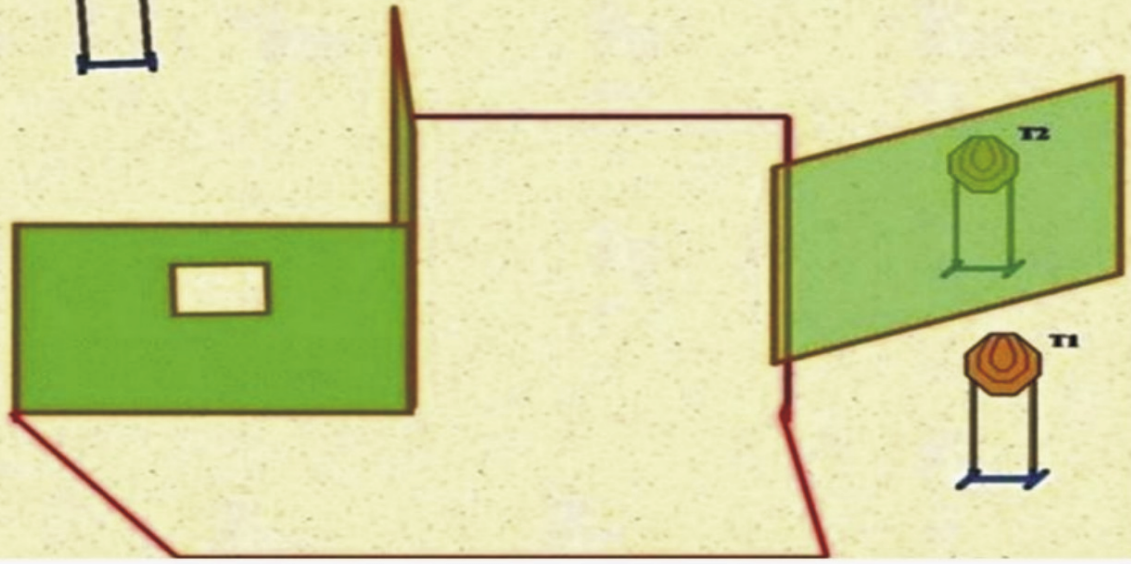

Stage 1

Stage Briefing

STAGE #: 1
 NAME: stage 1
 LOCATION: LAGADAS

SCORING: Comstock
 COURSE: Short Course

READY CONDITION: 1. Firearm and chamber loaded with safeties engaged.

TIME STARTS: 1. Audible signal.

MINIMUM ROUNDS: 10

MAXIMUM POINTS: 50

TARGET TYPE: Classic

PAPER	PLATE	POPPER	PENALTY	DISAPPEARING
4	0	2	1	0

Start Position: Standing erect ANYWHERE into the designated area , facing downrange, with arms hanging naturally by the sides.

Procedure: Engage targets as they become visible. *P1 reveals the balancing T4 (and the mini PT covering). *T4 remains visible at rest!

Stage 2

Stage Briefing

STAGE #: 2
NAME: stage 2
LOCATION: LAGADAS

SCORING: Comstock
COURSE: Short Course