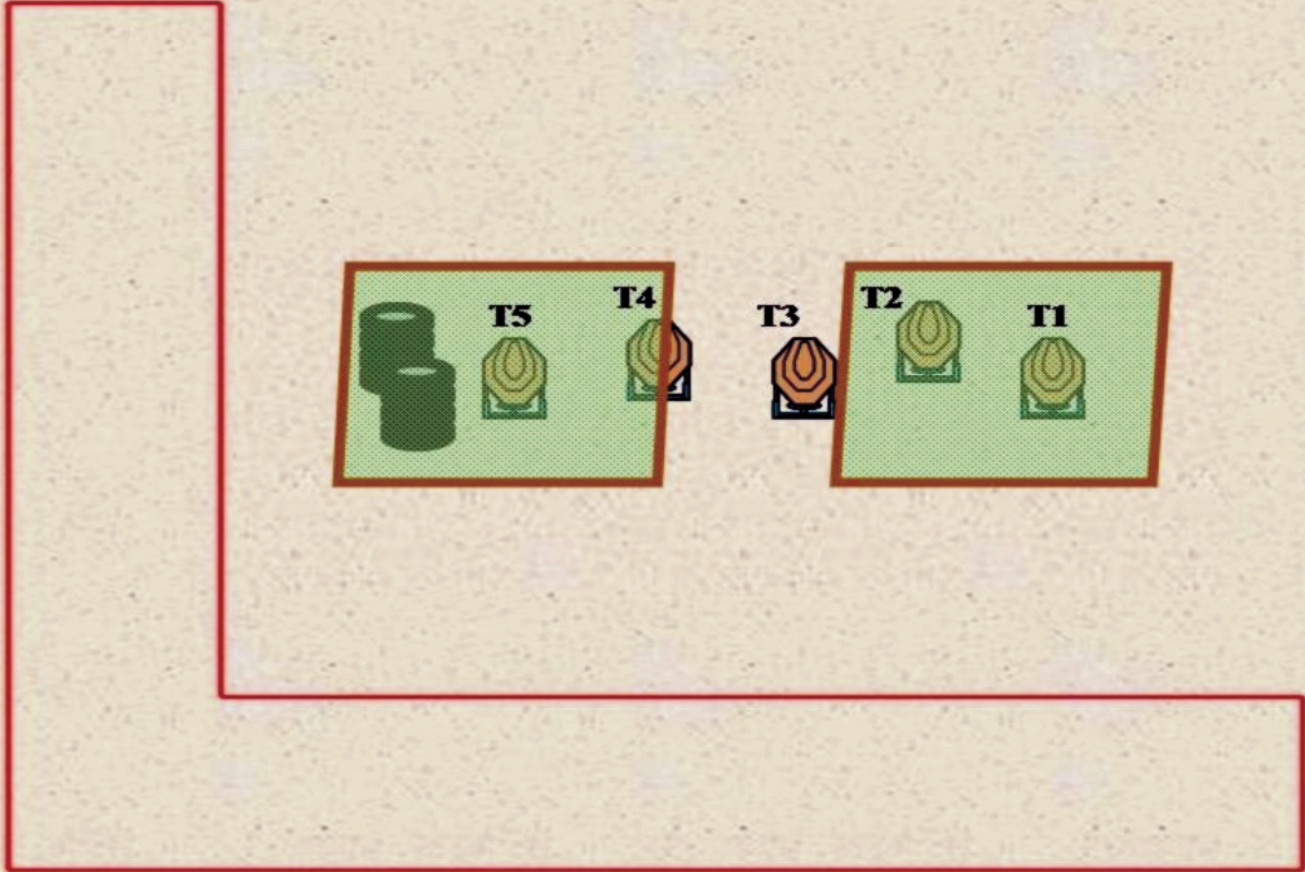

MAXIMUM POINTS: 70

TARGET TYPE: Classic

PAPER	PLATE	POPPER	PENALTY	DISAPPEARING
6	0	2	0	0

Start Position: Standing erect ANYWHERE into the designated area, facing downrange, with arms hanging naturally by the sides.

Procedure: Engage targets as they become visible.

T6 T7

Stage 5

Stage Briefing

STAGE #: 5
 NAME: stage 5
 LOCATION: LAGADAS

SCORING: Comstock
 COURSE: Medium Course

READY CONDITION: 1. Firearm and chamber loaded with safeties engaged.