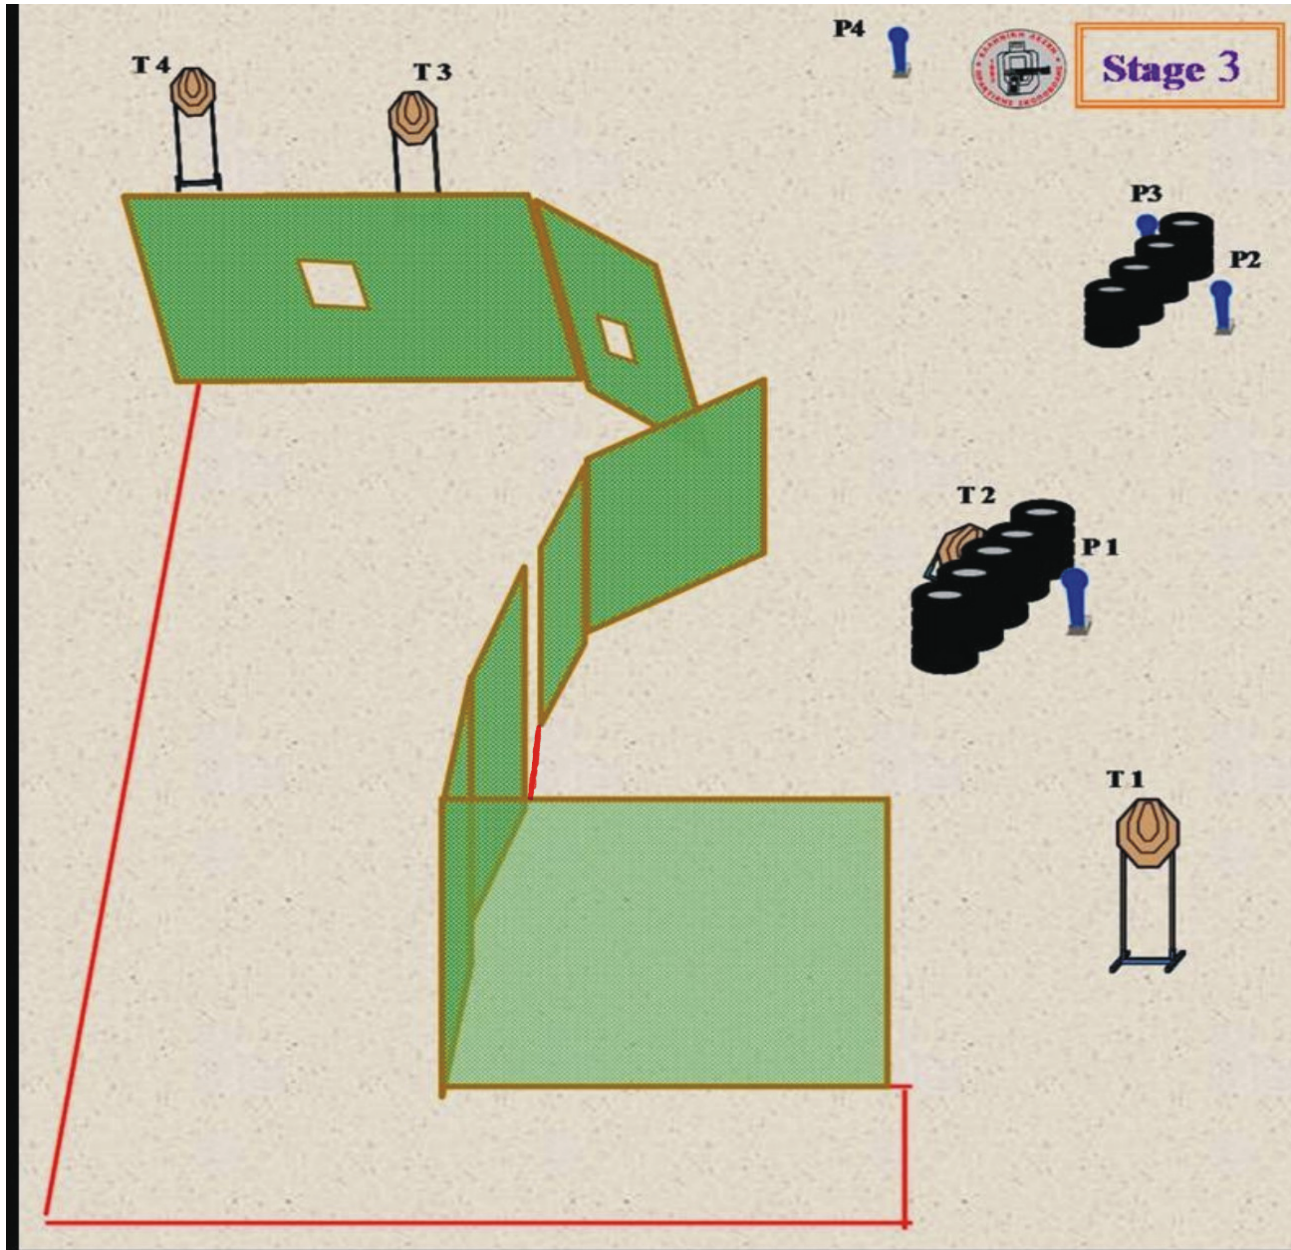

Procedure: Engage targets as they become visible. *P1 reveals the balancing T4 (and the mini PT covering). *T4 remains visible at rest!

Stage 2

Stage Briefing

STAGE #: 2
NAME: stage 2
LOCATION: LAGADAS

SCORING: Comstock
COURSE: Short Course

Start Position: Standing erect on the moving ramp, facing downrange, with arms hanging naturally by the sides.

Procedure: Engage targets as they become visible. *P1 activates the appearing T4.

Stage Briefing