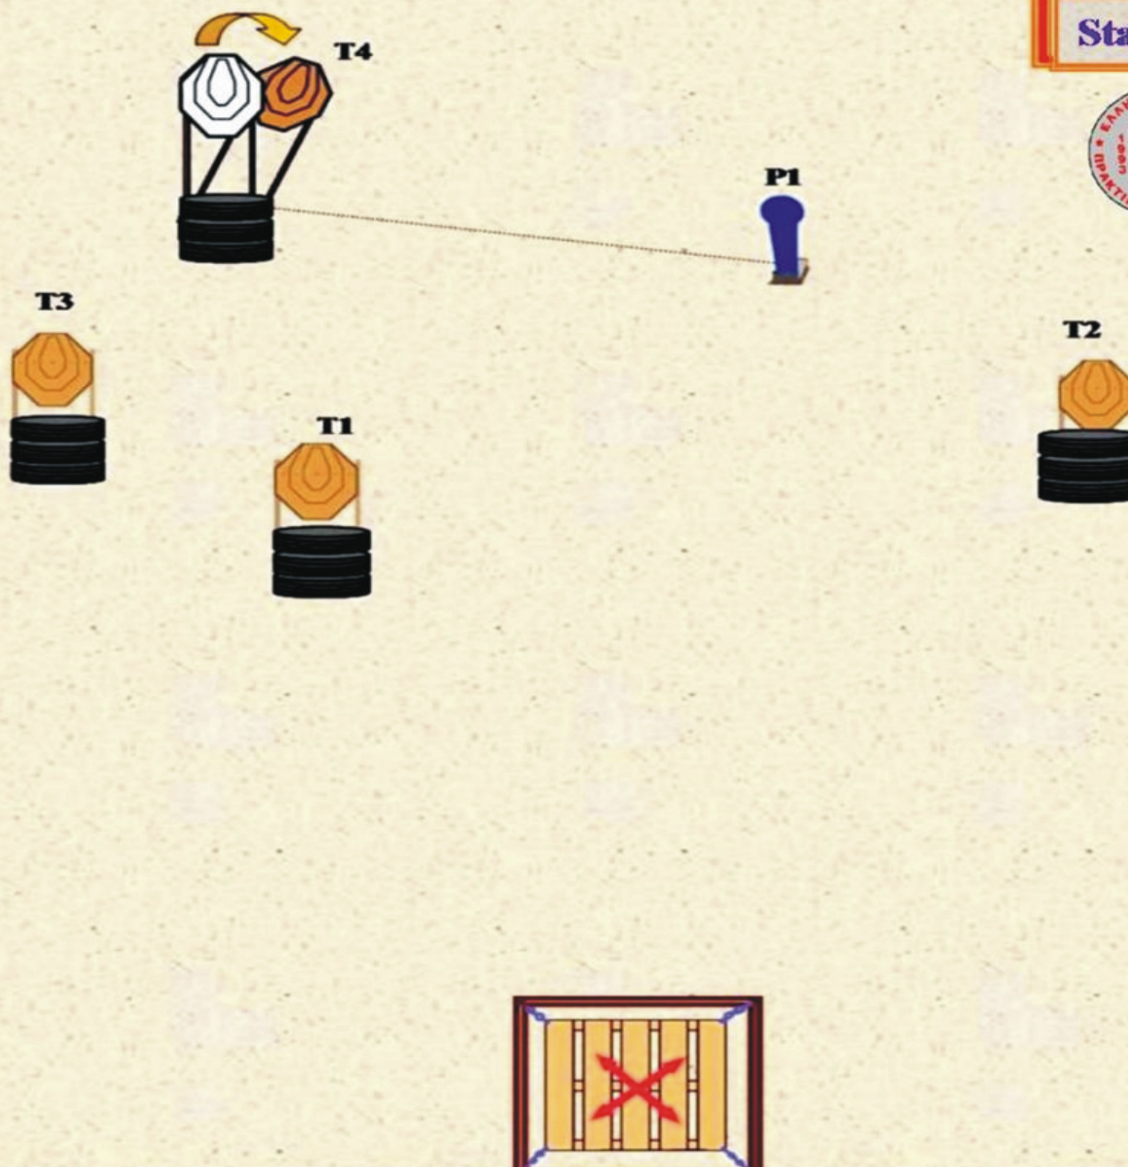

Stage 1

Stage Briefing

STAGE #: 1
 NAME: stage 1
 LOCATION: LAGADAS

SCORING: Comstock
 COURSE: Short Course

READY CONDITION: 1. Firearm and chamber loaded with safeties engaged.

TIME STARTS: 1. Audible signal.

MINIMUM ROUNDS: 10

MAXIMUM POINTS: 50

TARGET TYPE: Classic

PAPER	PLATE	POPPER	PENALTY	DISAPPEARING
4	0	2	1	0

Start Position: Standing erect ANYWHERE into the designated area , facing downrange, with arms hanging naturally by the sides.

Procedure: Engage targets as they become visible. *P1 reveals the balancing T4 (and the mini PT covering). *T4 remains visible at rest!

Stage 2

Stage Briefing

STAGE #: 2
NAME: stage 2
LOCATION: LAGADAS

SCORING: Comstock
COURSE: Short Course

Start Position: Standing erect on the moving ramp, facing downrange, with arms hanging naturally by the sides.

Procedure: Engage targets as they become visible. *P1 activates the appearing T4.

Stage Briefing