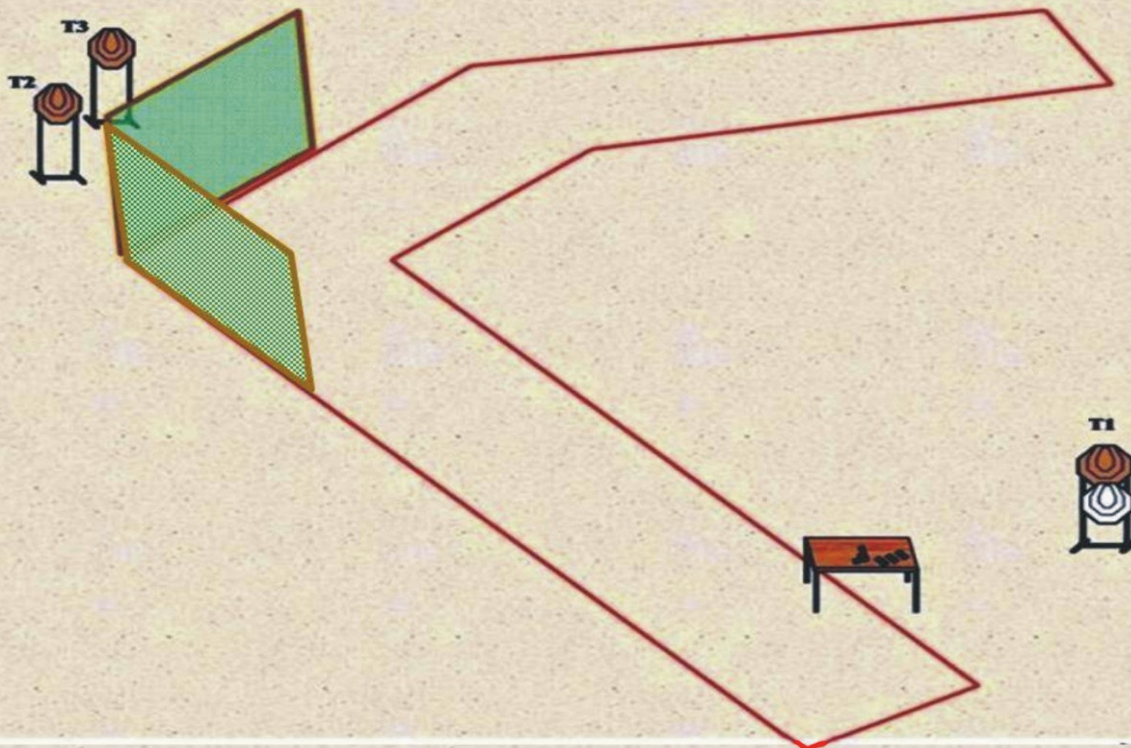

TIME STARTS: 1. Audible signal.

MINIMUM ROUNDS: 16

MAXIMUM POINTS: 80

TARGET TYPE: Classic				
PAPER	PLATE	POPPER	PENALTY	DISAPPEARING
7	0	2	1	0

Start Position: Standing erect ANYWHERE into the designated area, facing downrange, with arms hanging naturally by the sides.

Procedure: Engage targets as they become visible.

Stage 6

Stage Briefing

STAGE #: 6
 NAME: stage 6
 LOCATION: LAGADAS

SCORING: Comstock
 COURSE: Medium Course

READY CONDITION: 3. Firearm completely unloaded.