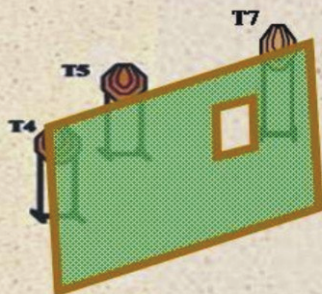

TIME STARTS: 1. Audible signal.

MINIMUM ROUNDS: 16

MAXIMUM POINTS: 80

TARGET TYPE: Classic				
PAPER	PLATE	POPPER	PENALTY	DISAPPEARING
7	0	2	1	0

Start Position: Standing erect ANYWHERE into the designated area, facing downrange, with arms hanging naturally by the sides.

Procedure: Engage targets as they become visible.

Stage 6

Stage Briefing

STAGE #: 6
 NAME: stage 6
 LOCATION: LAGADAS

SCORING: Comstock
 COURSE: Medium Course

READY CONDITION: 3. Firearm completely unloaded.