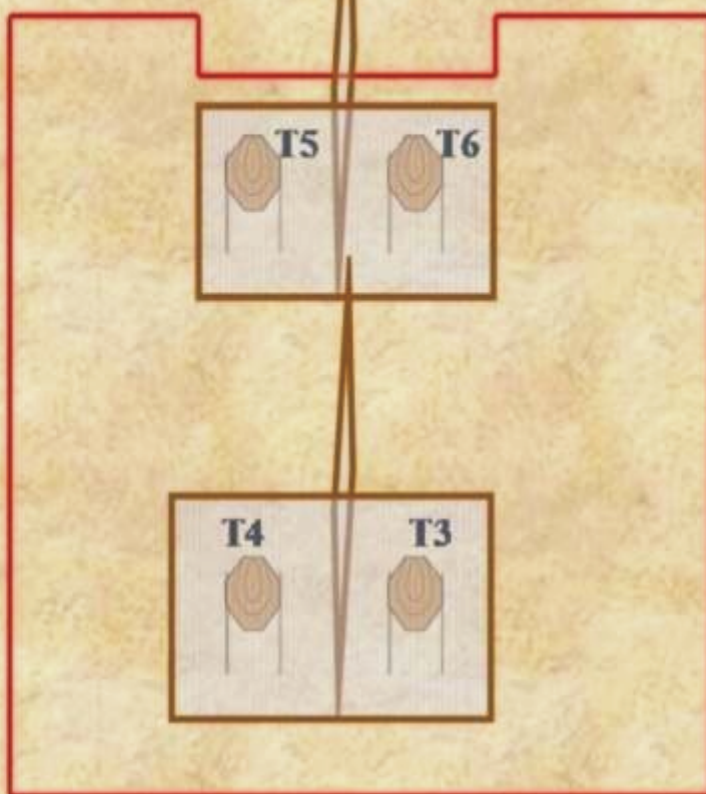

P2

P3

P1

T2

T1

START POSITION: Standing relaxed, anywhere inside the demarked area. Gun loaded and holstered.

STAGE PROCEDURE: On start signal shoot all targets from inside the designated area as they become visible!

P2

T3

T4

T1

T2

START POSITION: Standing relaxed anywhere inside the designated area. Gun loaded and holstered.

STAGE PROCEDURE: On start signal shoot at targets as they become visible from inside the designated area.