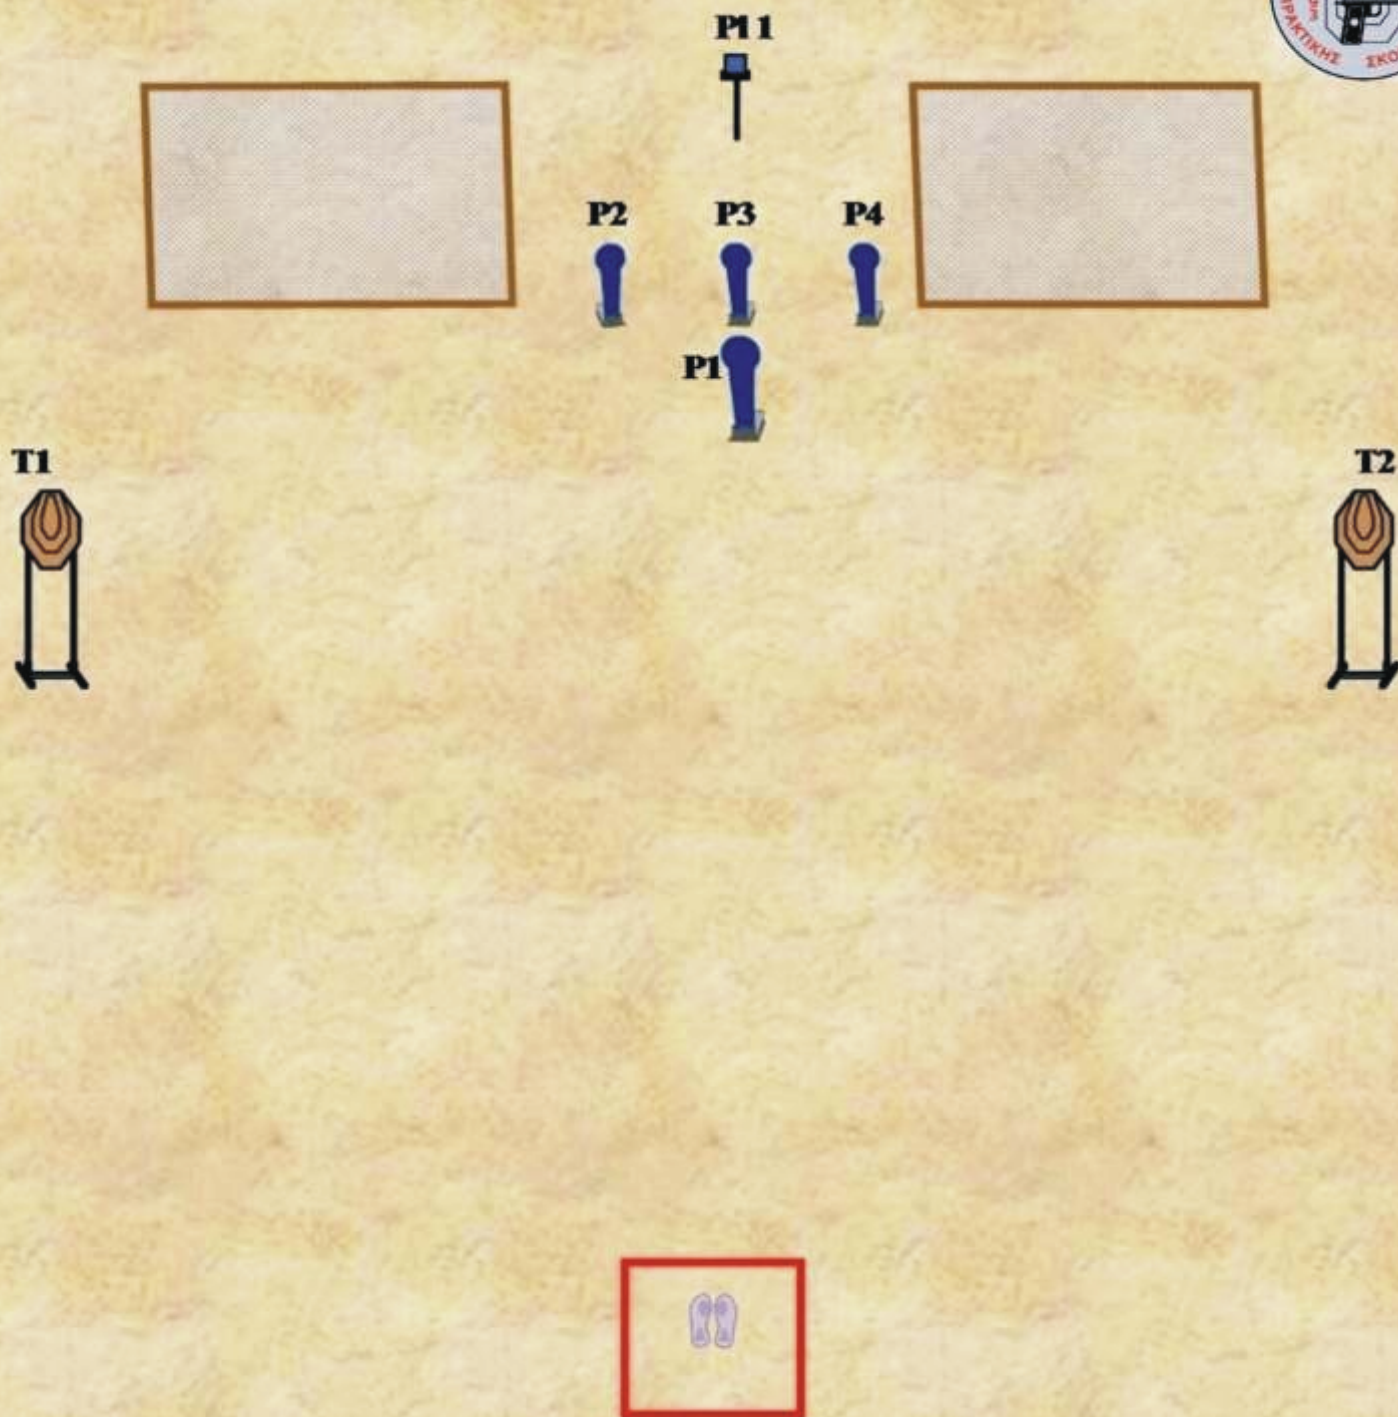

START: Audible signal **STOP:** Last shot

PENALTIES: Latest IPSC Rules Edition

Stage 5

START POSITION: Standing relaxed, inside the demarked area. Gun empty and holstered.

STAGE PROCEDURE: On start signal shoot all targets from inside the designated area.