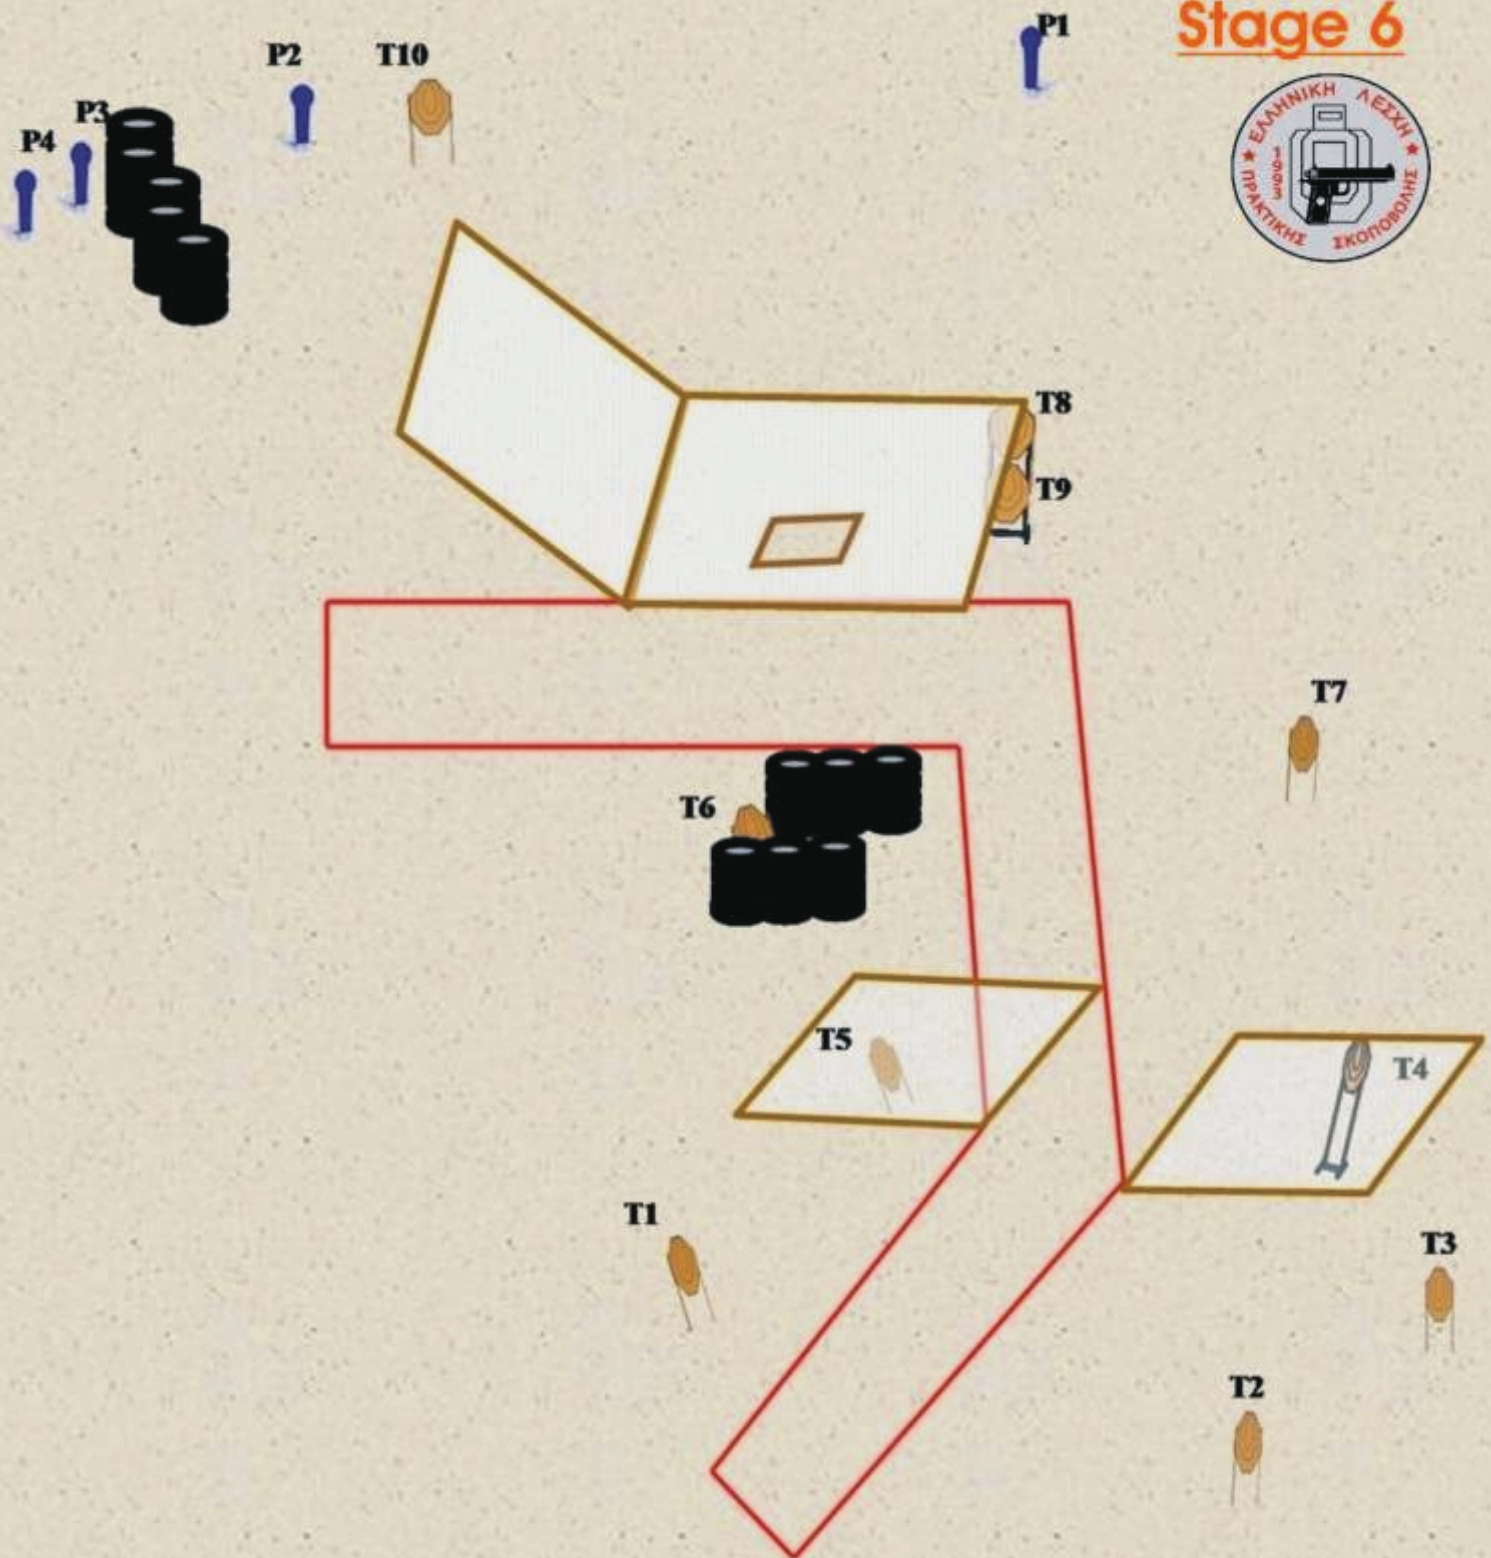

CoF Type: Sort course

MIN. RDS: 9 rounds, **MAX PTS.:** 45 points

TARGETS: 2 IPSC targets, 4 Popper & 1 Plate.

START: Audible signal **STOP:** Last shot

PENALTIES: Latest IPSC Rules Edition

Stage 6

START POSITION: Standing relaxed, anywhere into the designated area. Gun loaded and holstered.