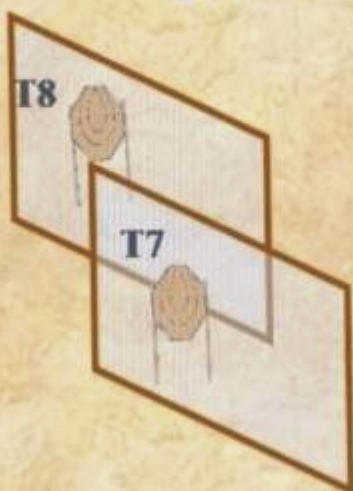

START POSITION: Standing relaxed, into valve. Gun unloaded and holstered.

STAGE PROCEDURE: On start signal shoot all targets, any order, from inside the designated area.

*P1 activates moving T3 which remains visible at rest.

P2

P3

P1

T2

T1

START POSITION: Standing relaxed, anywhere inside the demarked area. Gun loaded and holstered.

STAGE PROCEDURE: On start signal shoot all targets from inside the designated area as they become visible!